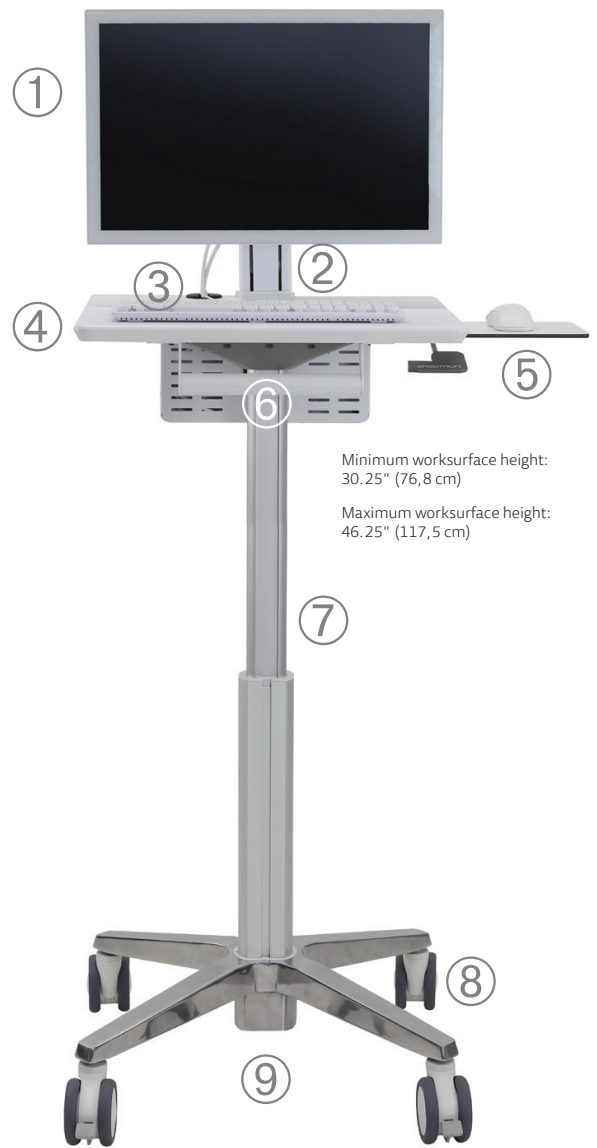

Highlights

- Features a small footprint and light feel so you can complete documentation in any location
- Adjusts 16" (40,6 cm) in height so you're comfortable sitting or standing
- Minimum worksurface height: 30.25" (76,8 cm); maximum worksurface height: 46.25" (117,5 cm)
- Supports displays up to 24", 6–16 lbs (2,7–7,3 kg) and provides 30 degrees of tilt and 360 degree rotation
- Monitor riser lifts your display — even an all-in-one — with 5" (12.7 cm) of additional adjustment
- Provides plenty of space for a keyboard, scanner and other small items you need on the large 23" x 20" (58,4 x 50,8 cm) worksurface
- Creates a personalized set-up with a t-slot channel interface on the cart's column that allows you to integrate your favorite accessories
- Add an optional power system to turn Lean WOW into a powered cart

- ① Supports displays up to 24" and provides 30 degrees of tilt and 360° rotation
- ② Monitor riser supports displays 6–16 lbs (2,7–7,3 kg) and provides an additional 5" (12.7 cm) of height adjustment. Riser attaches at the back of the worksurface so you have plenty of work area in front
- ③ Enclosed cubby beneath the worksurface provides storage for power adapters, cables and even an ultra-small form factor computer. Dimensions: 14.6" W x 10" H x 3.5" D (37,2 x 25,4 x 8,9 cm)
- ④ Spacious worksurface: 23" x 20" (58,4 x 50,8 cm)
- ⑤ Pull-out mouse shelf extends to the left or right side. Mouse surface measures 7.5" x 7.5" (19 x 19 cm) when fully extended, and slides under the worksurface when not in use
- ⑥ Comfortable, rounded handle tucks under the worksurface so it's easily accessible yet out of the way
- ⑦ T-slot channel interface on the column allows you to integrate accessories
- ⑧ Includes four 4" (10,2 cm) casters; two are locking
- ⑨ Features a small base footprint just 24" x 22" (61 x 56 cm)