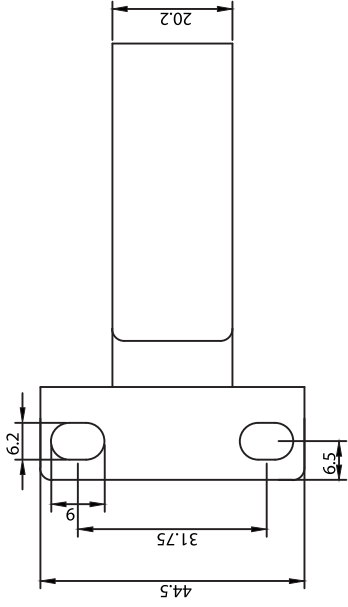

**DN-97687**  
4016032486725

Accessory:2set M6\*16 (Cage nut/Screw---colour:silver  
Washer---colour:black)