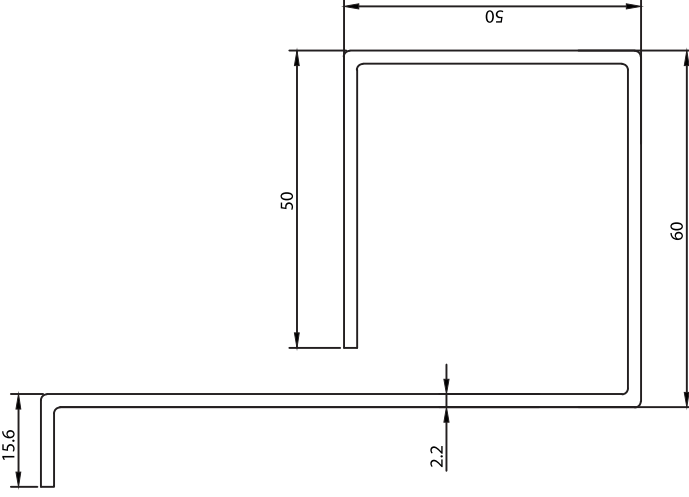

**DN-97687**  
4016032486725

Accessory:2set M6\*16 (Cage nut/Screw---colour:silver  
Washer---colour:black)