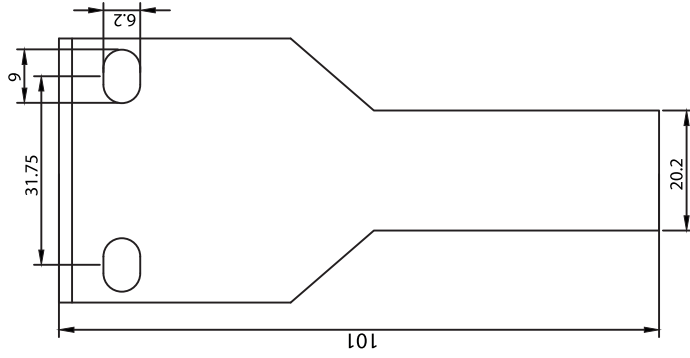

**DN-97687**  
4016032486725

Accessory:2set M6\*16 (Cage nut/Screw---colour:silver  
Washer---colour:black)